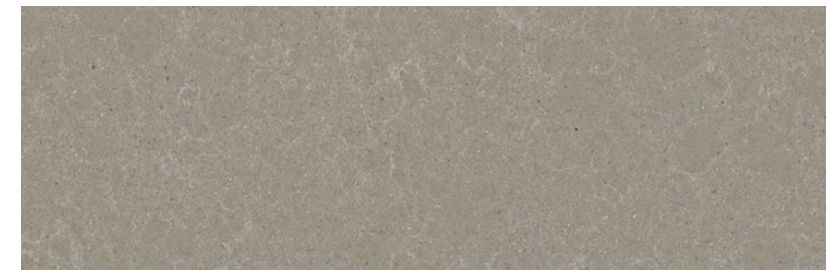

POWDER ROOM COUNTERTOP