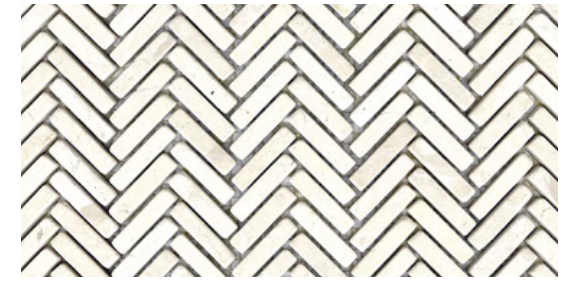

BAR BACKSPLASH