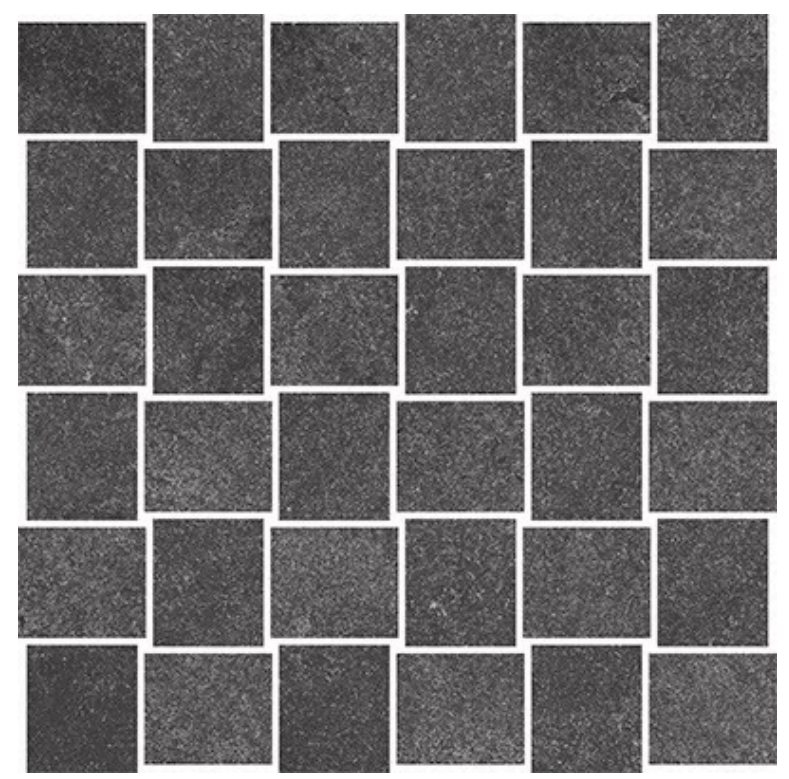

BATHS 1+ 2

BATHS 1 + 2
COUNTERTOP

WIDESPREAD FAUCET

CABINET
HARDWARE

BATHS 1 + 2
CABINTRY

BATHS 1 + 2
12X24 SHOWER WALL TILE

BATHS 1 + 2
12X12 MOSAIC FLOOR TILE

POWDER ROOM