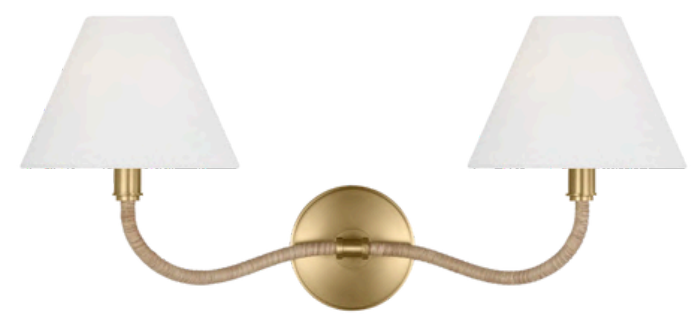

WOOD FLOORING

12X24 FOYER + PANTRY FLOOR TILE

PANTRY CABINetry

24X48 FIREPLACE TILE SURROUND

BATHS 1+ 2 AND POWDER ROOM FINISHES

BATHS 1 + 2 TEXTURED SHOWER TILE

L-16 | POWDER ROOM VANITY LIGHT

WIDESPREAD FAUCET