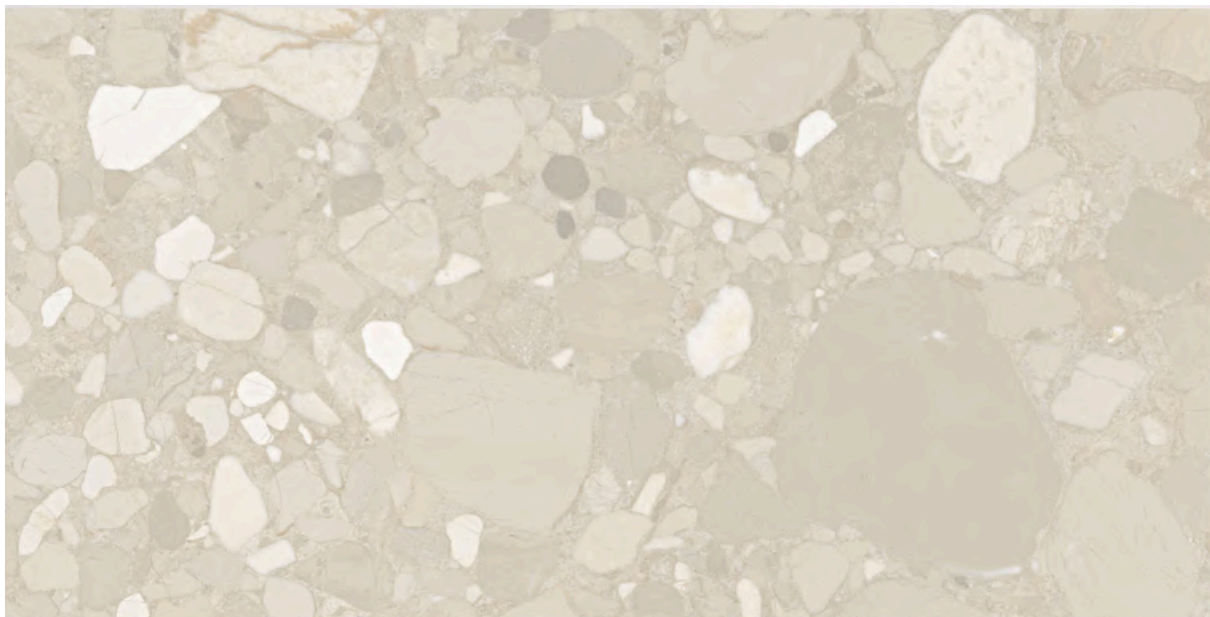

BATHS 1 + 2 12X24 FLOOR TILE