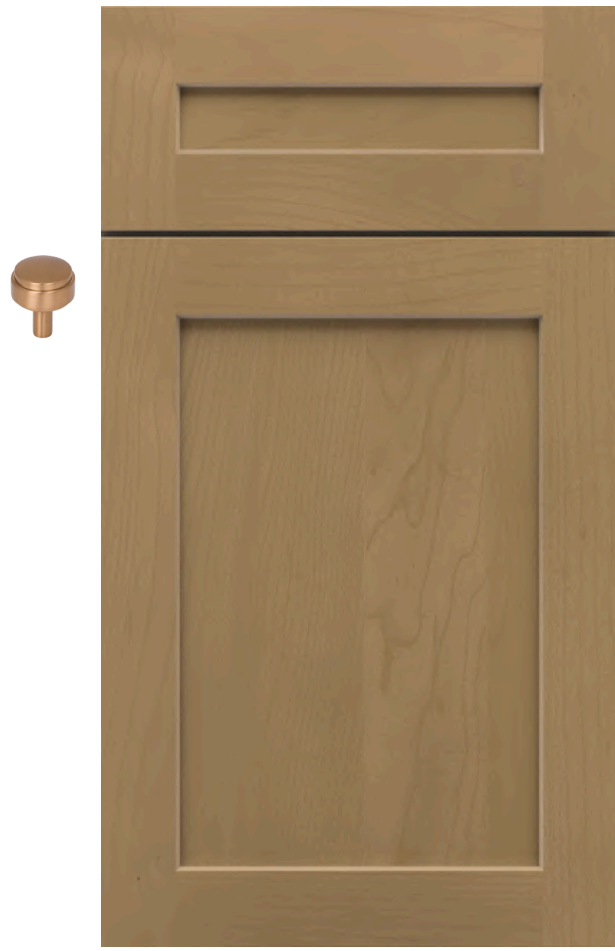

POWDER ROOM
CABINTRY