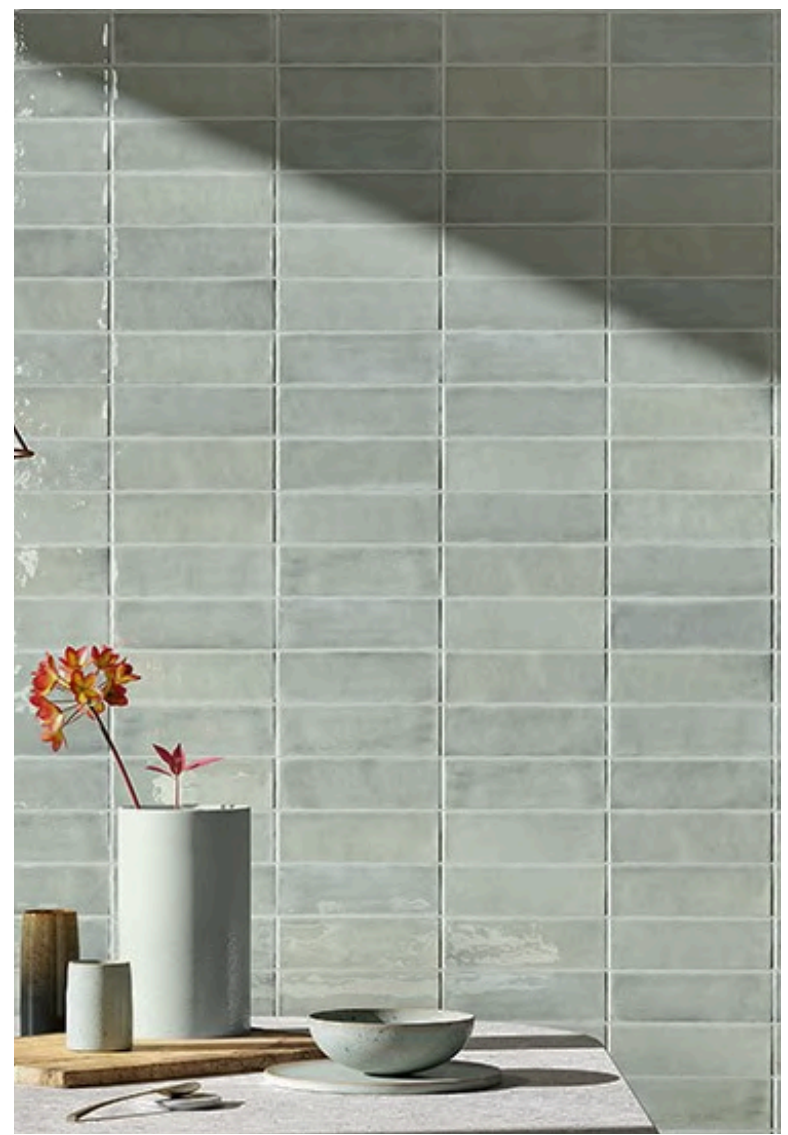

L-17 | PRIMARY BATH VANITY SCONCE

PRIMARY BATH CABINETS

WIDESPREAD FAUCET

CABINET HARDWARE

COUNTERTOP

2X6.5 SHOWER WALL TILE

SHOWER WALL TILE INSTALLATION INSPIRATION

12X24 FLOOR TILE (ALSO SHOWER FLOOR IN 2X2 MOSAIC SHEET)

COLOR VARIATION OF SHOWER WALL TILE