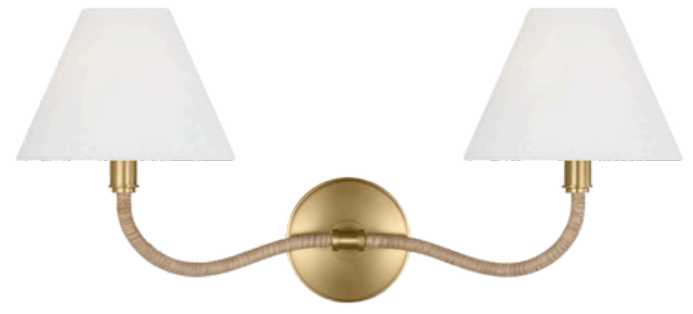

L-03 | BEDROOM CEILING FAN

L-14 | KITCHEN ISLAND
PENDANT

L-13 | KITCHEN SCONCE

L-01 | EXTERIOR SCONCE

L-12 | BATH 1 + 2
VANITY LIGHT

L-15 | DINING CHANDELIER

L-16 | POWDER ROOM
VANITY LIGHT

L-17 | PRIMARY BATH
VANITY SCONCE

INTERIOR DOOR HARDWARE

SCHLAGE, LATITUDE LEVER, STANDARD TRIM, POLISHED NICKEL

SHOWER DOOR HARDWARE

HINGES: CRL SATIN NICKEL BEVELED HINGE

PULL: CRL SATIN NICKEL 8" BM SERIES TUBULAR BACK-TO-BACK PULL HANDLE