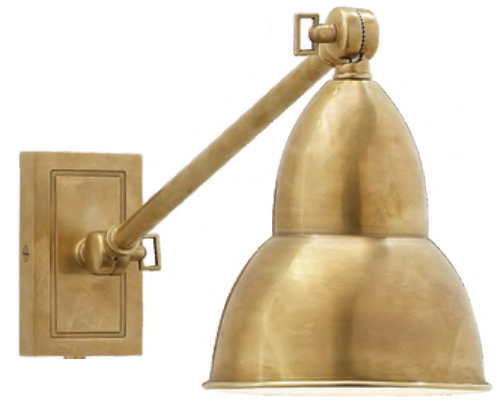

INTERIOR DOOR HARDWARE

SCHLAGE, LATITUDE LEVER, STANDARD TRIM, POLISHED NICKEL

SHOWER DOOR HARDWARE

HINGES: CRL SATIN NICKEL BEVELED HINGE

PULL: CRL SATIN NICKEL 8" BM SERIES TUBULAR BACK-TO-BACK PULL HANDLE

BATHROOM ACCESSORIES

TOILET PAPER HOLDER, HAND TOWEL RING, TOWEL BAR(S): MOEN, VALE COLLECTION, BRUSHED NICKEL

ROBE HOOK: MOEN, GRAEDEN HOOK, BRUSHED NICKEL

OVERVIEW OF MAIN FINIISHES

L-14 | KITCHEN ISLAND PENDANT

KITCHEN PERIMETER

KITCHEN ISLAND

L-13 | KITCHEN SCONCE

BAR BACKSPLASH

KITCHEN COUNTERTOP + BACKSPLASH, BAR COUNTERTOP

KITCHEN FAUCET

CABINET HARDWARE

BAR CABINetry