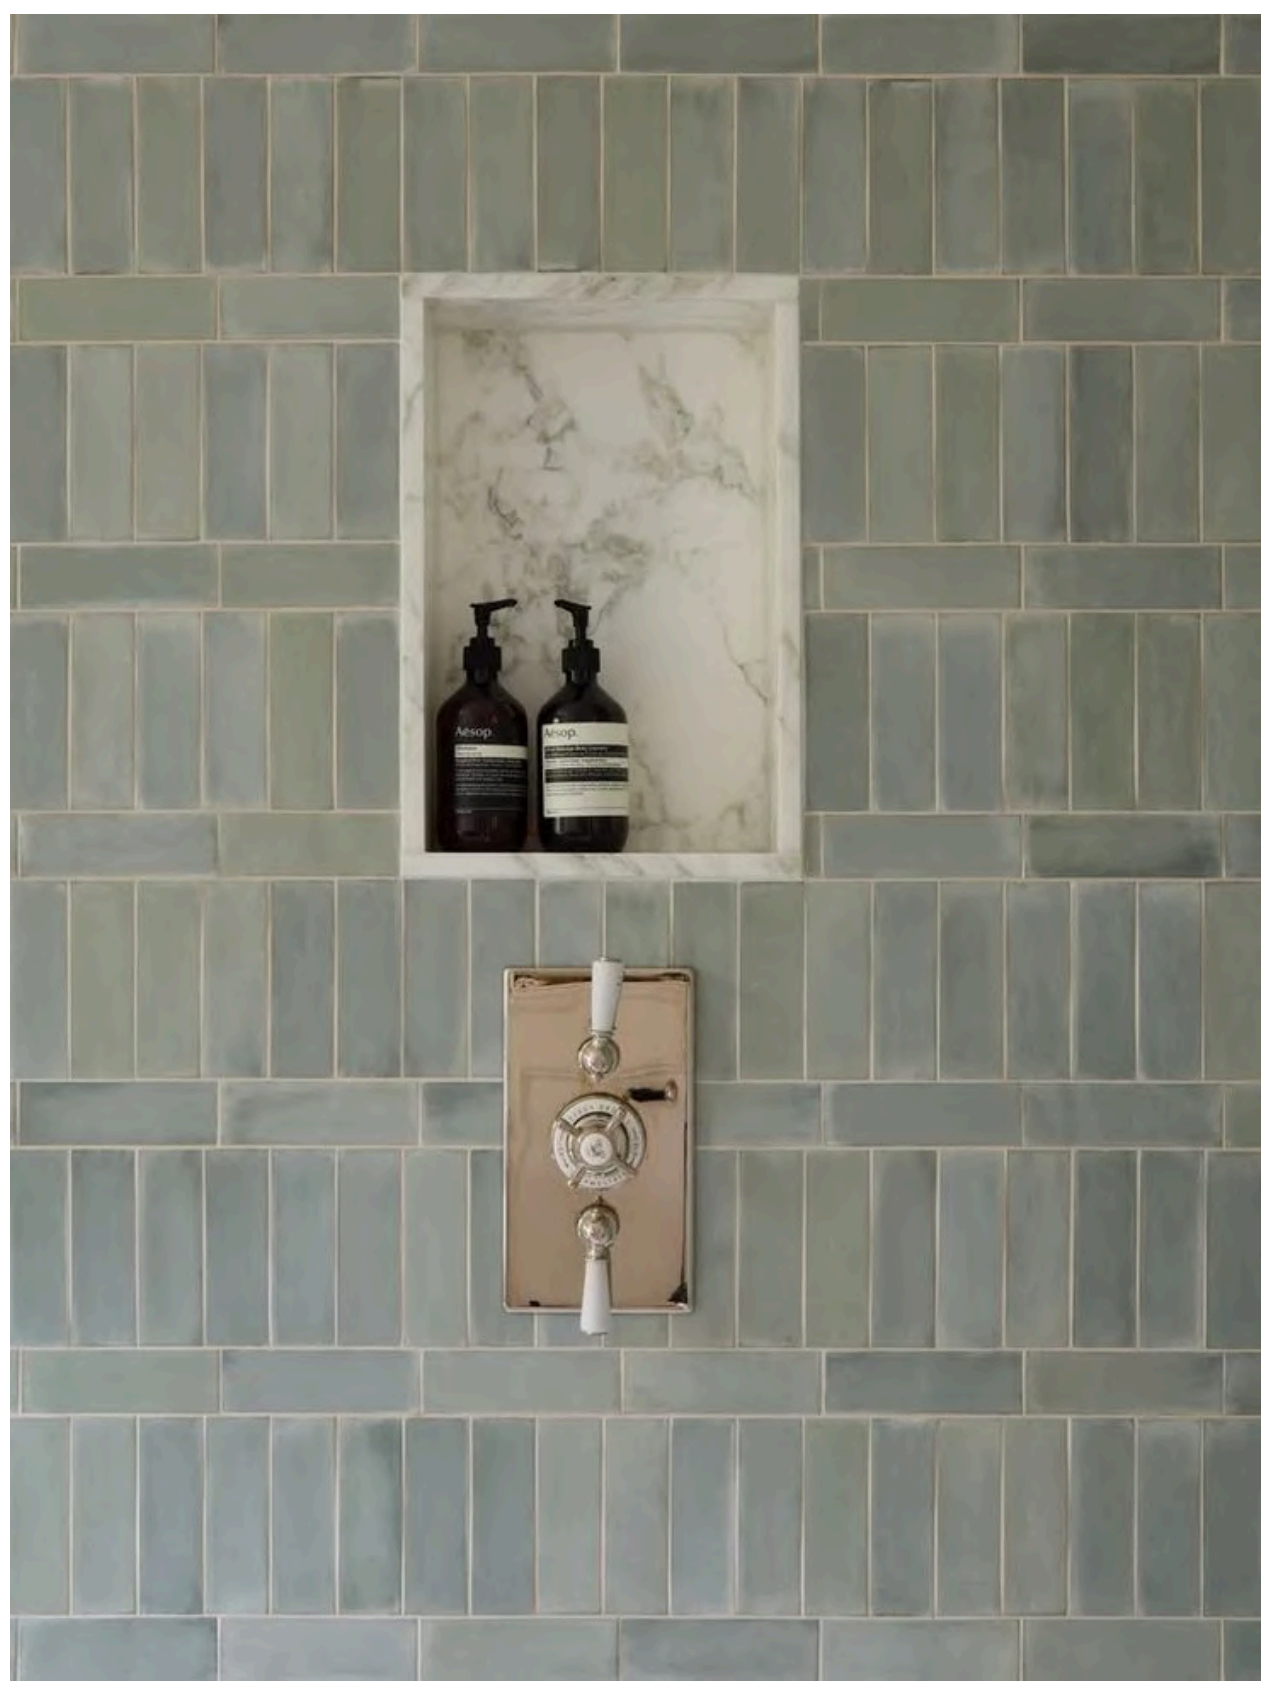

L-17 | PRIMARY BATH VANITY SCONCE

PRIMARY BATH CABINETS

WIDESPREAD FAUCET

CABINET HARDWARE

COUNTERTOP

2X6.5 SHOWER WALL TILE

SHOWER WALL TILE INSTALLATION INSPIRATION

12X24 FLOOR TILE (ALSO SHOWER FLOOR IN 2X2 MOSAIC SHEET)

COLOR VARIATION OF SHOWER WALL TILE