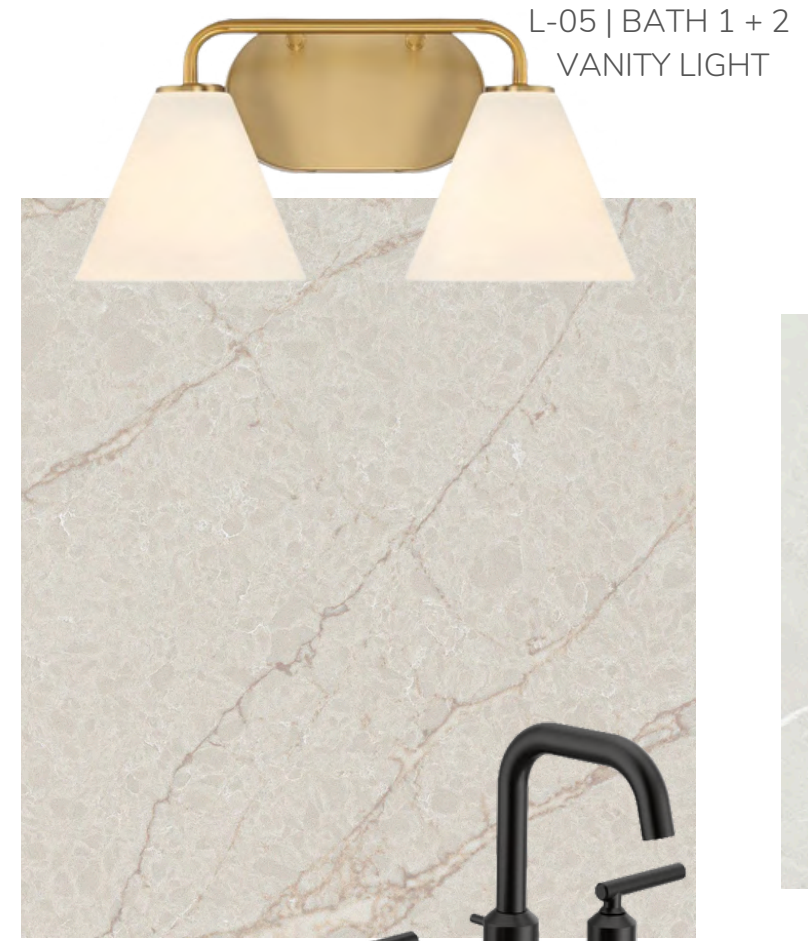

KITCHEN FAUCET

CABINET
HARDWARE

KITCHEN BACKSPLASH TILE
(SUBWAY INSTALL PATTERN)

12X12 FOYER + PANTRY TILES

ISLAND COUNTERTOP

24X48 FIREPLACE TILE SURROUND

12X12 CHECK PATTERN IN FOYER + PANTRY

L-05 | BATH 1 + 2
VANITY LIGHT