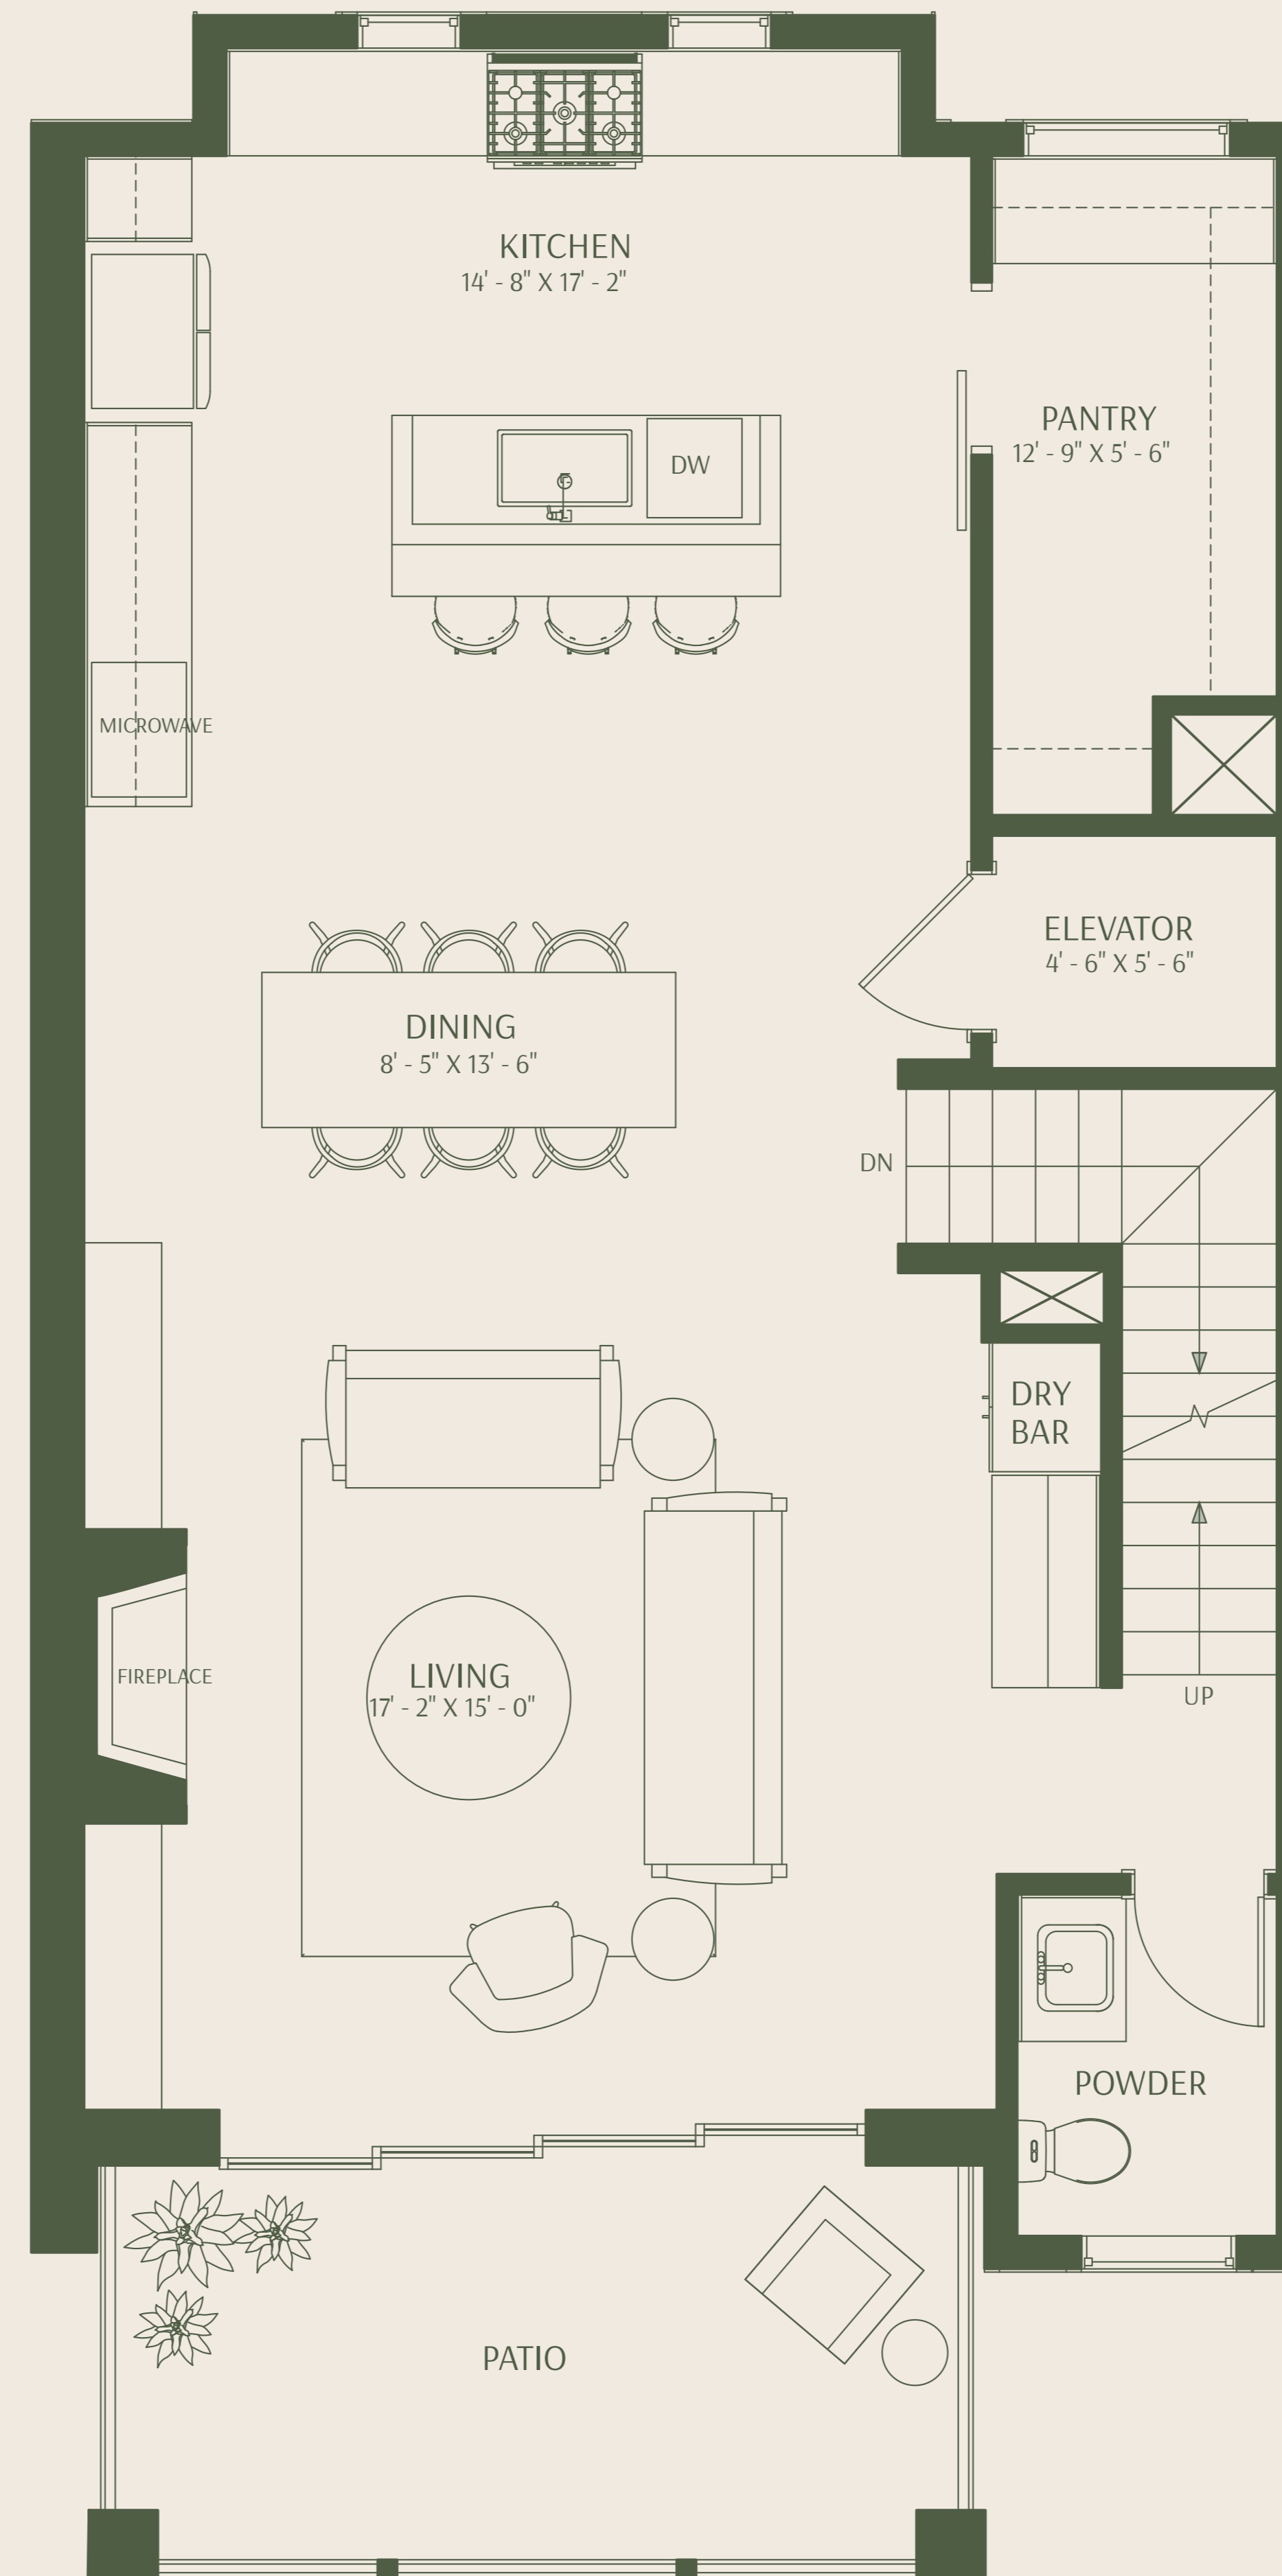

# INTERIOR UNIT

DESCRIPTION

Bedrooms: 3  
 Flex Space/Bedroom: 1  
 Bathrooms: 3  
 Powder Rooms: 1

SIZE

First Floor: 298 sqft.  
 Second Floor: 974 sqft.  
 Third Floor: 1000 sqft.

KEYPLAN

FIRST FLOOR

SECOND FLOOR

THIRD FLOOR