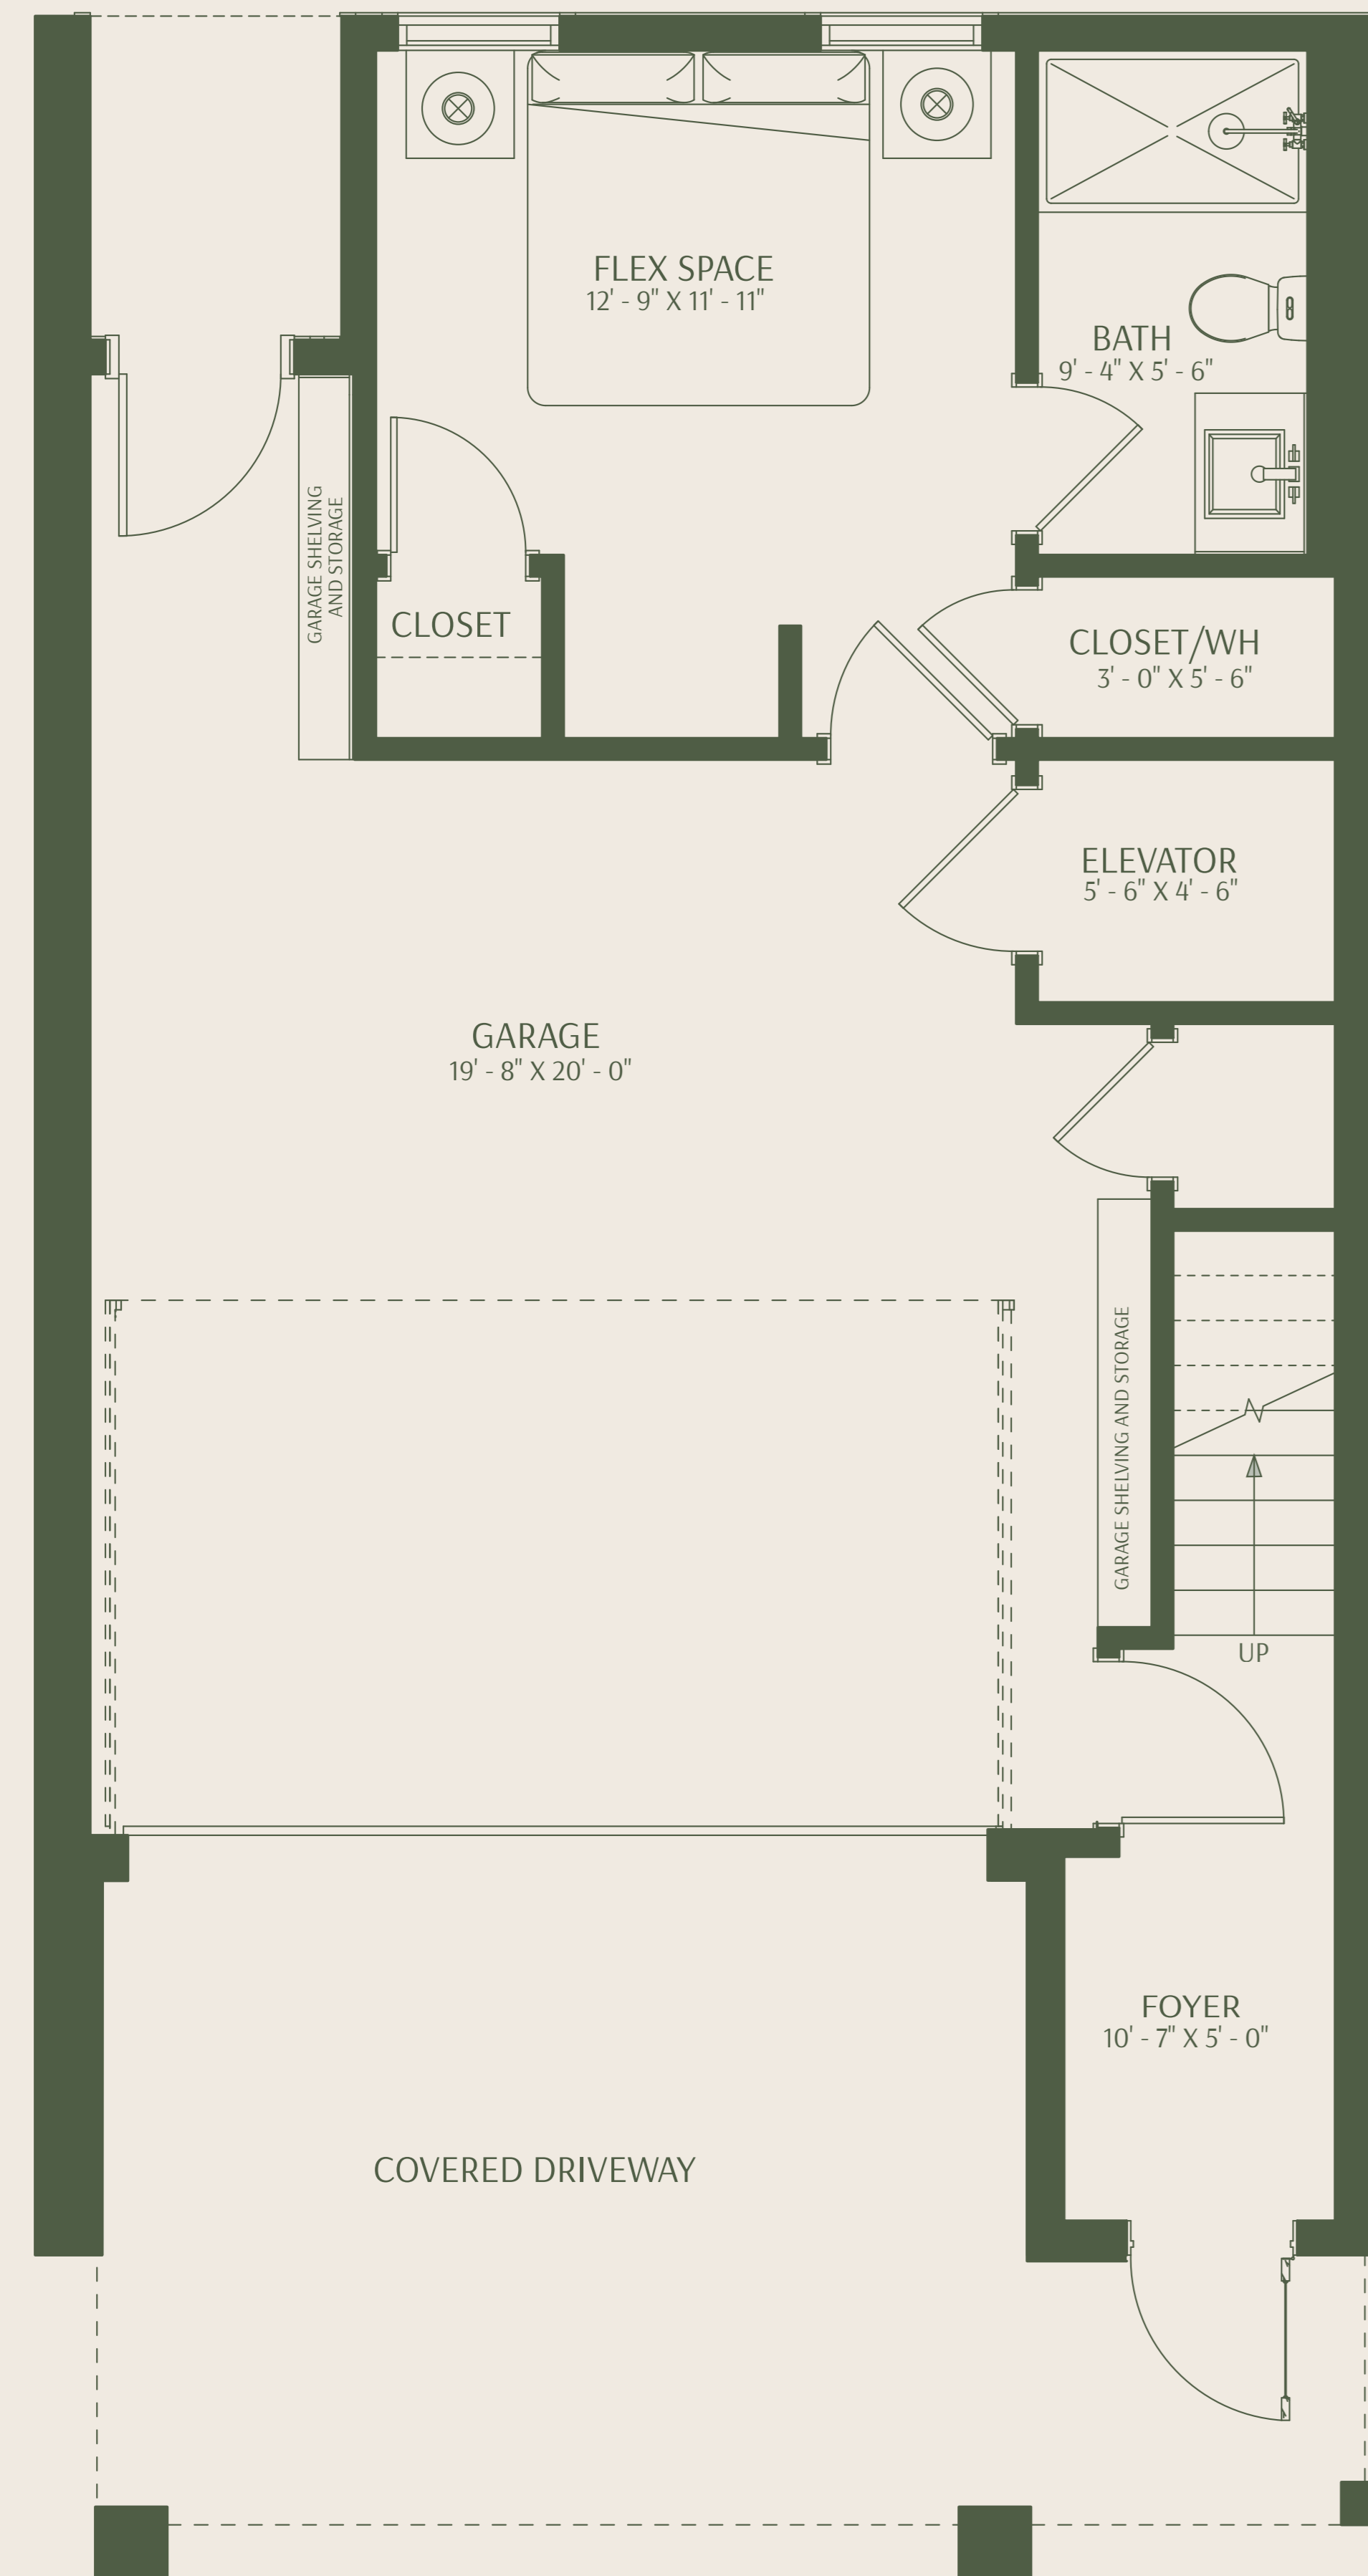

# INTERIOR UNIT

DESCRIPTION

Bedrooms: 3  
 Flex Space/Bedroom: 1  
 Bathrooms: 3  
 Powder Rooms: 1

SIZE

First Floor: 298 sqft.  
 Second Floor: 974 sqft.  
 Third Floor: 1000 sqft.

KEYPLAN

FIRST FLOOR

SECOND FLOOR

THIRD FLOOR